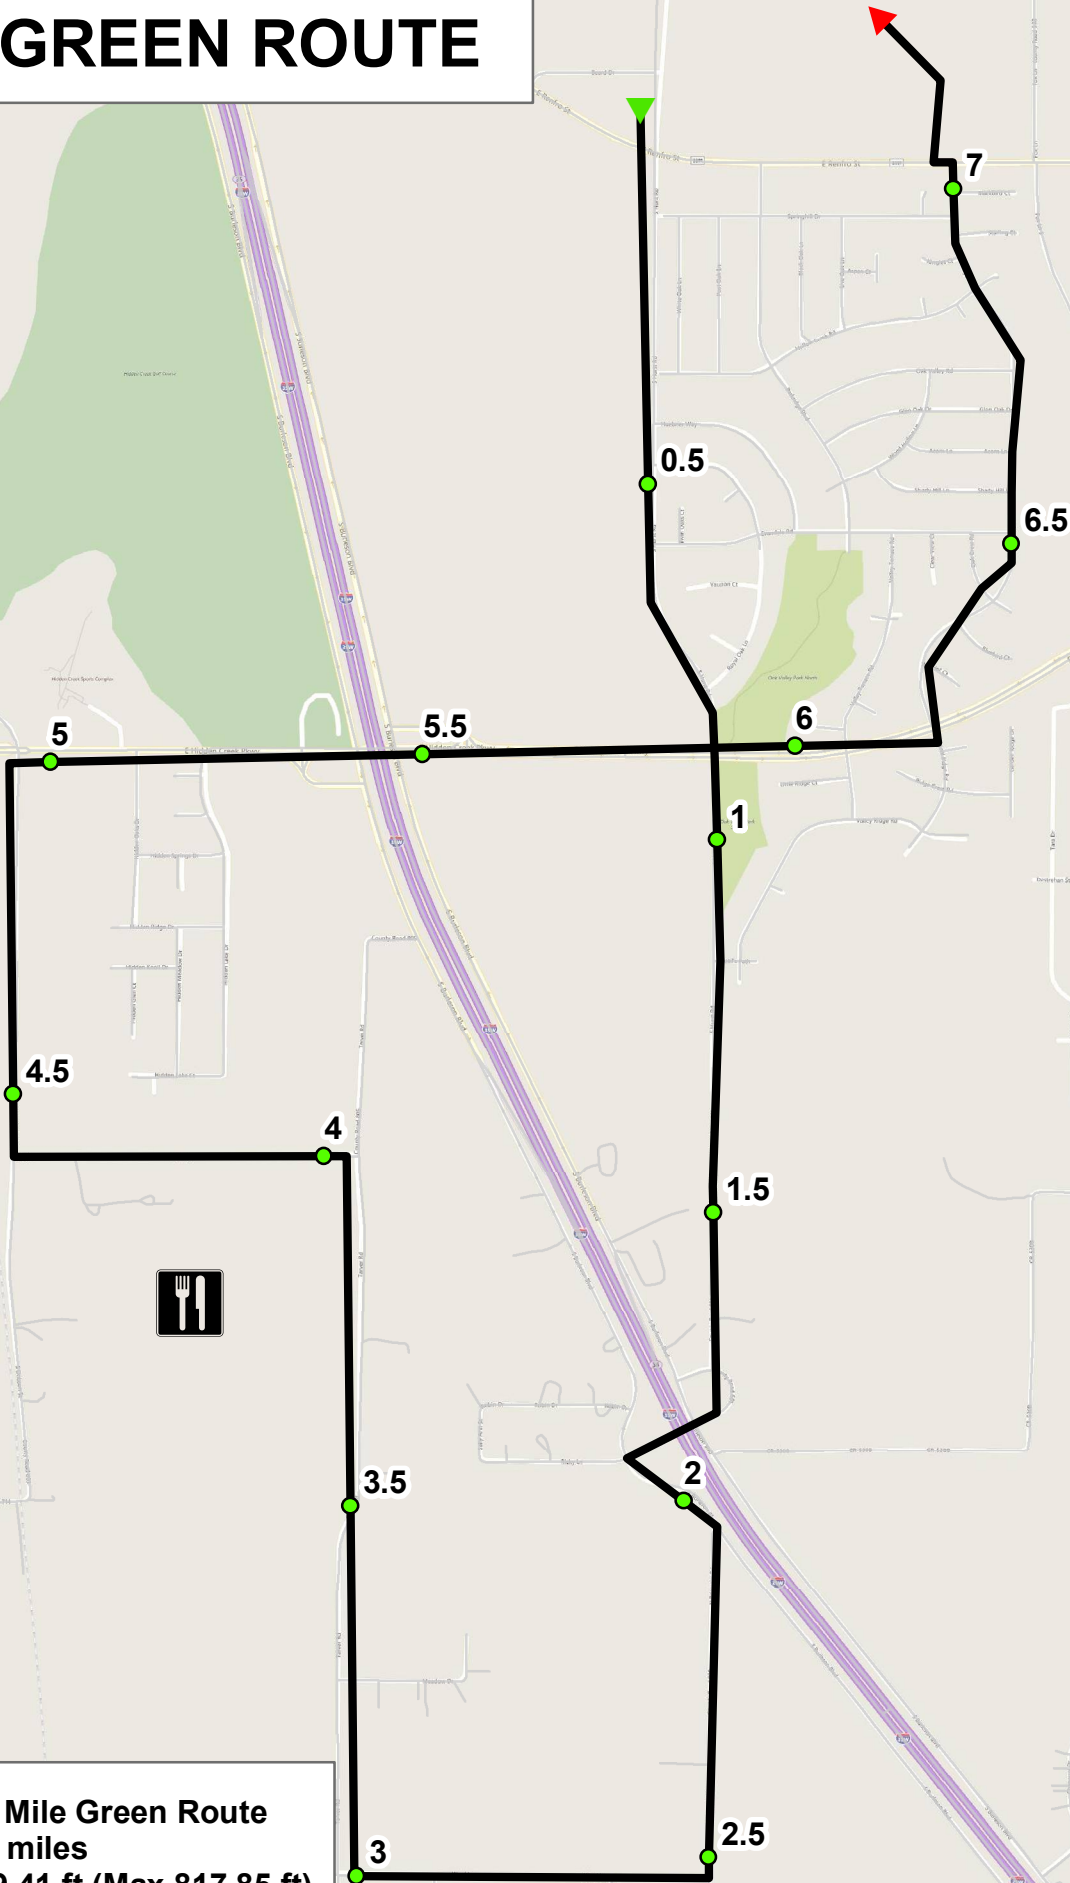

GREEN ROUTE

Honey Tour 7 Mile Green Route
Distance 7.39 miles
Elevation: 249.41 ft (Max 817.85 ft)